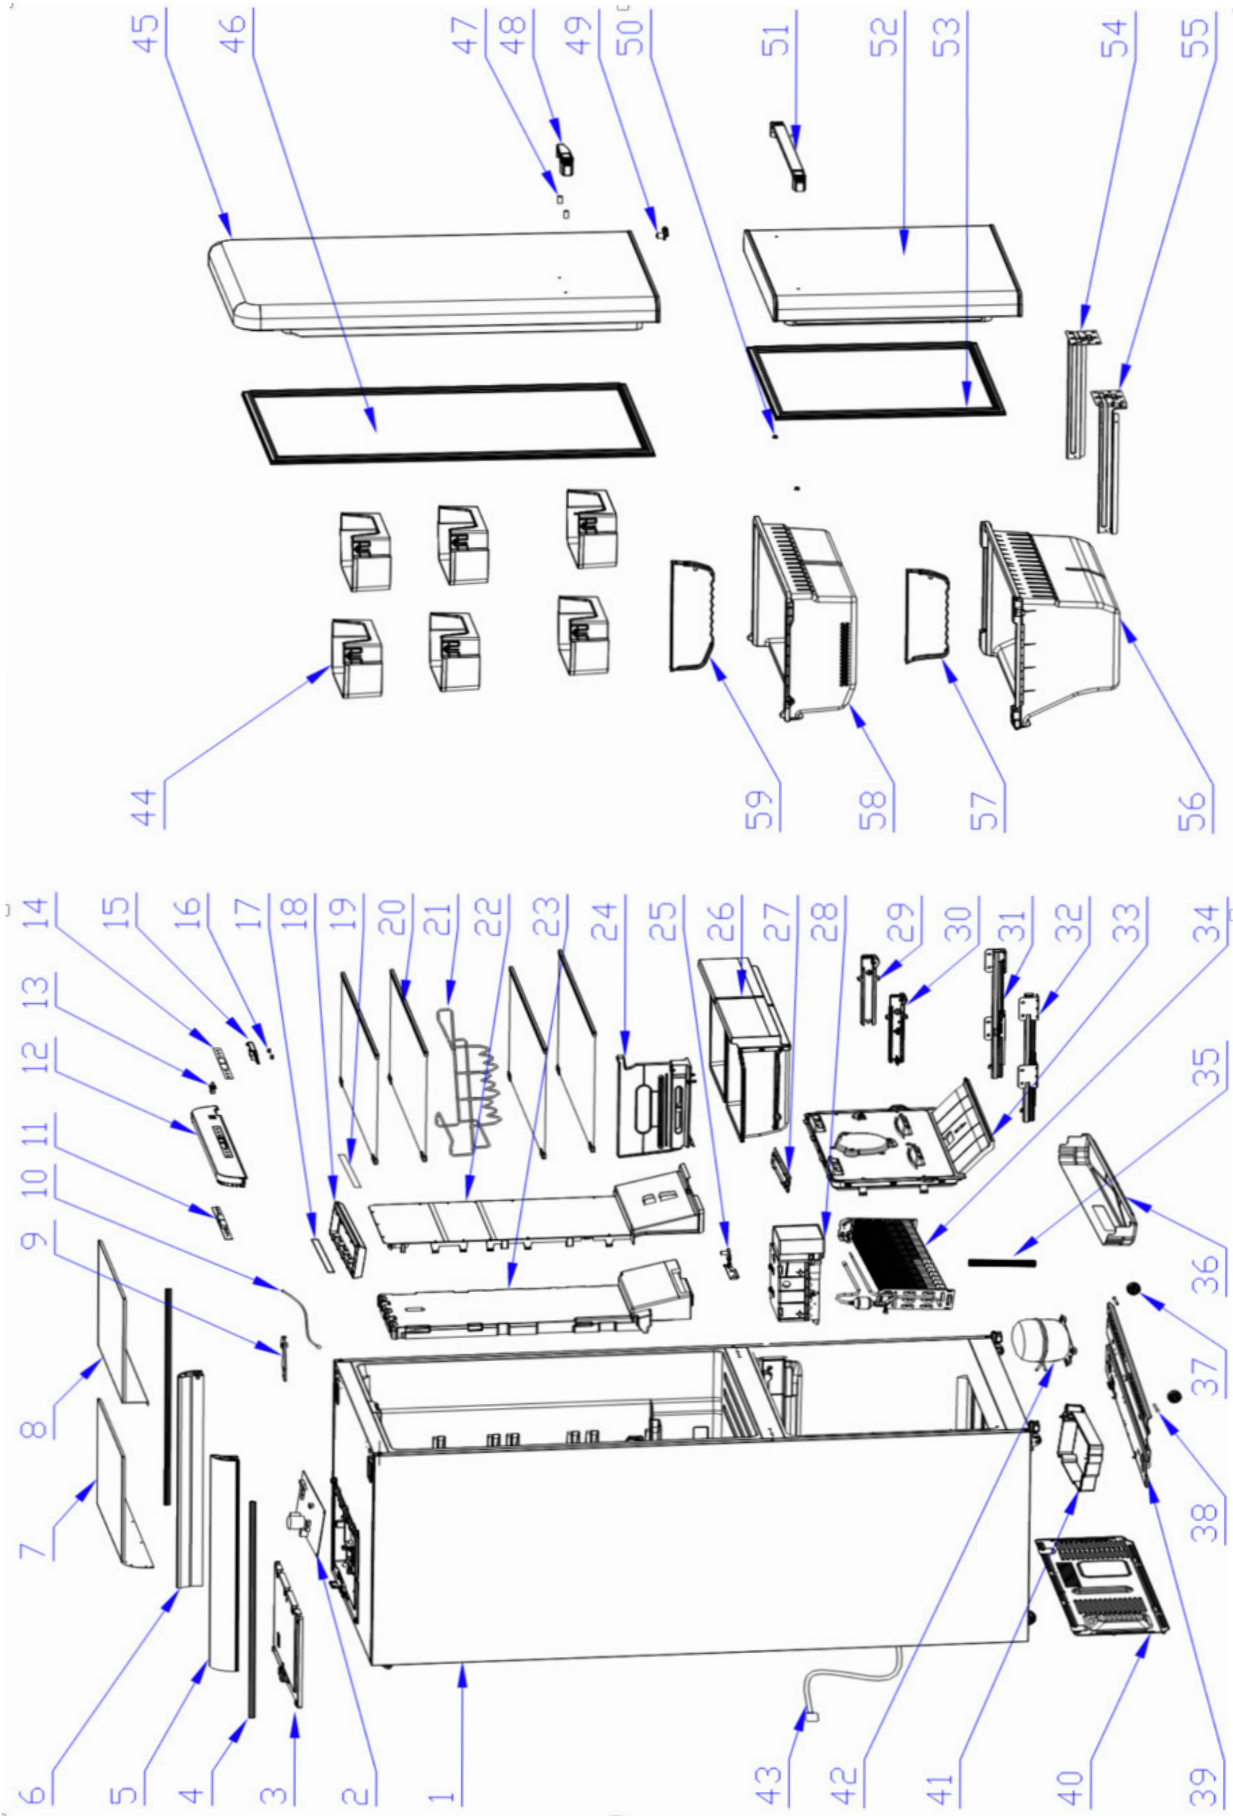

UGP -510L AC

UGP -510L AC PARTS LIST

ITEM#	DESCRIPTION	PART#
1	Cabinet UGP-510L AC	N/A
2	Main PCB UGP-510L	UGP-DL-DA000082601
3	Main PCB Cover UGP-510L	UGP-DL-GA000015806
4	Decorative side trim UGP-510L	UGP-DL-DE351040313
5 & 6	Top Panel Support UGP-510L LG (Light Green)	UGP-DL-DE351040312
	Top Panel Support UGP-510L T (Turquoise)	UGP-DL-DE351141312
	Top Panel Support UGP-510L B (Black)	UGP-DL-DE351242312
	Top Panel Support UGP-510L W (White)	UGP-DL-DE351343312
7	Top Cover (Rear) UGP-510L LG (Light Green)	UGP-DL-DE151040117
	Top Cover (Rear) UGP-510L T (Turquoise)	UGP-DL-DE151041117
	Top Cover (Rear) UGP-510L B (Black)	UGP-DL-DE151042117
	Top Cover (Rear) UGP-510L W (White)	UGP-DL-DE151043117
8	Top Cover (Front) UGP-510L LG (Light Green)	UGP-DL-DE151040116
	Top Cover (Front) UGP-510L T (Turquoise)	UGP-DL-DE151041116
	Top Cover (Front) UGP-510L B (Black)	UGP-DL-DE151042116
	Top Cover (Front) UGP-510L W (White)	UGP-DL-DE151043116
9	Top Hinge UGP-510L	UGP-DL-DE651040605
10	Display Connection Cable UGP-510L	UGP-DL-DA000646201
11	Display PCB UGP-510L	UGP-DL-DA000082301
12	Control Panel UGP-510L LG (Light Green)	UGP-DL-DE351040310
	Control Panel UGP-510L T (Turquoise)	UGP-DL-DE351041310
	Control Panel UGP-510L W (White)	UGP-DL-DE351042310
	Control Panel UGP-510L B (Black)	UGP-DL-DE351043310
13	Fridge Door Switch UGP-510L	UGP-DL-DA000833201
NS	Freezer Door Switch UGP-510L	UGP-DL-GS040035101
14	Display Decal UGP-510L	UGP-DL-DE551040501
15	Guide Block Cover UGP-510L	UGP-DL-DE351040316