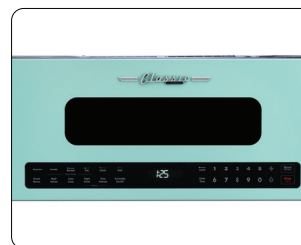

CLASSIC RETRO BY UNIQUE

1.2 CU/FT OVER-THE-RANGE MICROWAVE

Classic
by UNIQUE

Unique Appliances Classic Retro 1.2 cu ft over-the-range microwave is designed to maximize kitchen space with its stylish slim design. With 7 auto cook options and a powerful 300 CFM adjustable fan speed, it makes mealtime effortless and keeps your kitchen free from smoke and odors. Bright LED lighting and an easy-to-clean interior ensure a welcoming and hassle-free cooking experience.

- **Retro Styled Compact Design:** Maximize your kitchen space with our reliable, slim retro 1.2 cu. ft. over-the-range microwave, crafted for effortless use and aesthetic elegance.
- **Auto Cook Presets:** Simplify your meal preparation with our Auto Cook Presets. These pre-programmed settings take the guesswork out of cooking, ensuring perfect results every time.
- **Powerful Ventilation Fan:** The microwave features a powerful ventilation fan with 2 adjustable fan speeds up to 300 CFM with the flexibility of either venting outside via exhaust duct or recirculate the air.
- **Bright LED Lighting:** Illuminate your cooking space with powerful, energy saving LED lighting for crystal clear visibility of your cooktop.
- **Easy to Clean Interior:** Unlike other models, our easy-to-clean microwave interior makes wiping away splatters easy and quick.

MODEL	UNQ-30CR OTR
POWER	1000 watts
CAPACITY	1.2 cu. ft.
DIMENSIONS	L 29.8" x D 18.6" x H 10.3"
WEIGHT	51.4 lbs. / 25.5 kg.

COLORS

Midnight
Black

Marshmallow
White

Summer
Mint Green

Ocean Mist
Turquoise

Spacious 1.2 cu. ft. capacity

Powerful ventilation fan

Retro inspired design

Bright LED lighting