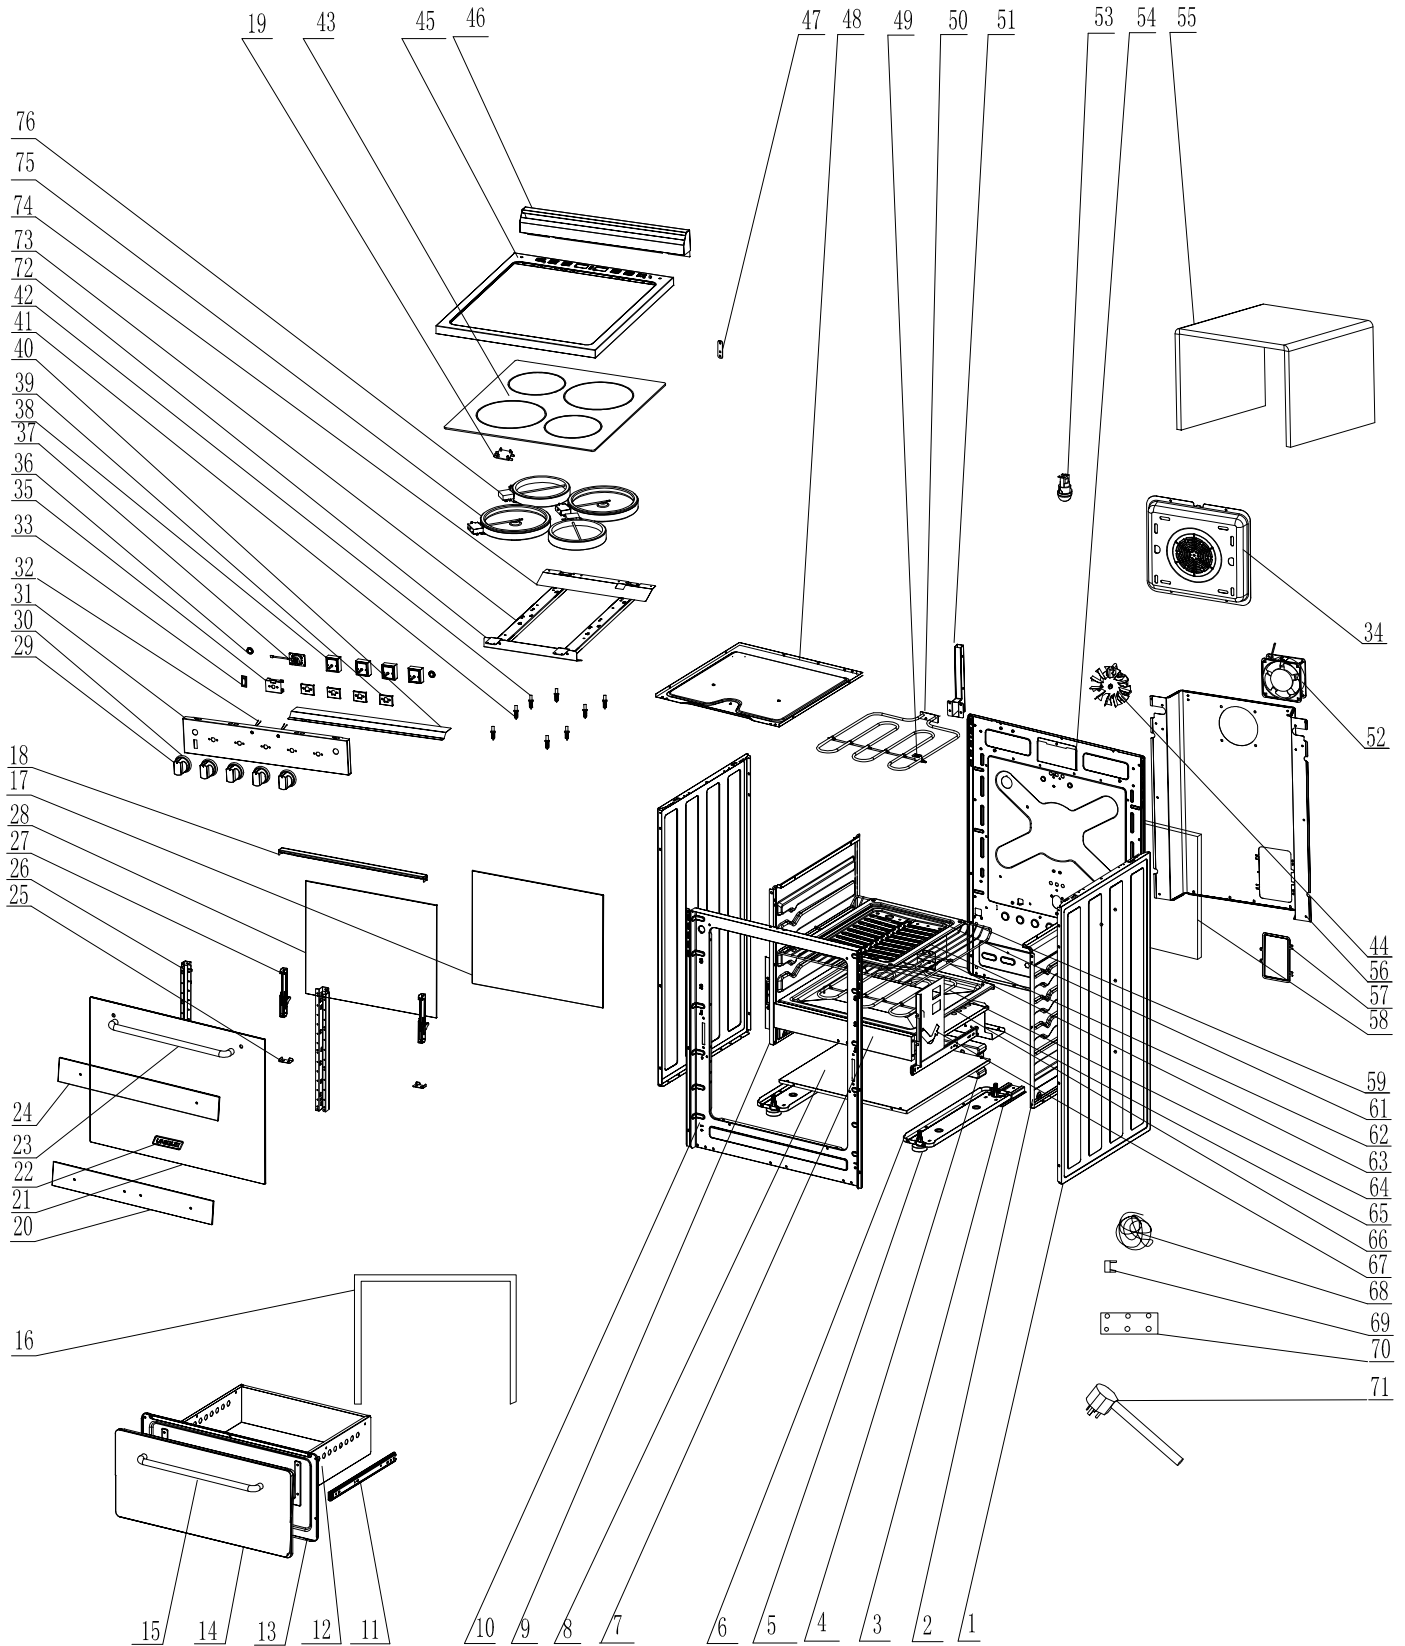

PARTS DIAGRAM & LIST

Please visit our website www.uniqueappliances.com to view a PDF version of the schematics which will allow you to zoom in & out

PARTS DIAGRAM & LIST

ITEM #	PART #	DESCRIPTION
1	UGP-G20C01-071002	Side Panel S/S (Left & Right) T=0.5 for UGP-24V; 20V PC1; EC S/S
	UGP-G20C01-071002-01	Side Panel White (Left & Right) T=0.5 for UGP-24V; 20V PC1; EC W
	UGP-G20C01-071002-02	Side Panel Black (Left & Right) T=0.5 for UGP-24V; 20V PC1; EC B
2	UGP-G20A01-070500	Cavity- Right Plate for UGP-24V; 20V PC1; EC S/S;W;B
3	UGP-G20A01-212500	Anti-tip Bracket for UGP-24V; 20V PC1; EC S/S;W;B
4	UGP-G20A01-210200	Weight Block (2.5 kg) for UGP-24V; 20V PC1; EC S/S;W;B
5	UGP-G20C01-071500	Oven Feet for UGP-24V; 20V PC1; EC S/S;W;B
6	UGP-G20A01-071100	Oven Feet Mounting Plate for UGP-24V; 20VPC1; EC S/S;W;B
7	UGP-G20A01-070200	Front Plate- Beam for UGP-20V PC1; EC S/S;W;B
8	UGP-G20C01-072100	Burner Mounting Plate for UGP-20V PC1; EC S/S;W;B
9	UGP-G20A01-070400	Cavity- Left Plate for UGP-24V; 20V PC1; EC S/S;W;B
10	UGP-G20C01-070102	Front Plate for UGP-20V PC1; EC S/S;W;B
11	UGP-G20A01-120700	Sliding Rail Component (set of 2) for UGP-24V; 20V PC1; EC S/S;W;B
12	UGP-G20C03-120500-02	Drawer Body for UGP-20V PC1; EC S/S;W;B
13	UGP-E20F01-120200-04	Drawer- S/S Inside Plate for UGP-20V PC1; EC S/S
	UGP-E20F01-120200-02	Drawer- Black Inside Plate for UGP-20V PC1; EC B
	UGP-E20F01-120200-01	Drawer- White Inside Plate for UGP-20V PC1; EC W
14	UGP-G20H08-120100	Drawer- S/S Outside Plate for UGP-20V PC1; EC S/S
	UGP-G20H08-120100-02	Drawer- Black Outside Plate for UGP-20V PC1; EC B
	UGP-G20H08-120100-01	Drawer- White Outside Plate for UGP-20V PC1; EC W
15	UGP-G20B11-101900	Oven/Broiler Door Handle S/S for UGP-20V PC1; EC S/S;W;B
16	UGP-G20C01-071200	Cavity Sealing Strip-2 (long) for UGP-20V PC1; EC S/S;W;B
17	UGP-G20H08-100500	LOWE Inner Glass Door for UGP-20V PC1; EC S/S;W;B
18	UGP-G20B01-101401	Door Top Cover for UGP-20V PC1; EC S/S;W;B
19	UGP-E24H08-031000	Temperature indicator light for UGP-24V; 20V EC
20	N/A	
21	N/A	
22	N/A	
23	G20B11-101900	Oven/Broiler Door Handle S/S for UGP-20V PC1; EC S/S;W;B
24	N/A	
25	UGP-G20B01-100800	Door- Inside Glass Support (Left) for UGP-24V; 20V PC1: EC S/S;W;B
25	UGP-G20B01-100900	Door- Inside Glass Support (Right) for UGP-24V; 20VPC1; EC S/S;W;B
26	UGP-G20B01-101200	Hinge Support (Left) for UGP-24V; 20V PC1; EC S/S;W;B
26	UGP-G20B01-101300	Hinge Support (Right) for UGP-24V; 20V PC1; EC S/S;W;B
27	UGP-G20B01-110001	Door Hinge for UGP-20V PC1; EC S/S;W;B
28	UGP-G20H08-101100	LOWE Door Inside Window for UGP-20V PC1; EC S/S;W;B
29	UGP-G20A20-030100-09	Knob #20 short stem for UGP-24V; 20V EC S/S
30	UGP-G20A06-030200-10	Knob Ring #6 (Bezel) for UGP-24V; 20V PC1; EC S/S;W;B (set of 5)
31	UGP-E20H08-030300	Control Panel for UGP-20V PC1; EC S/S
32	UGP-E24F08-031002	Oven indicator light (blue) for UGP-24V; 20V EC S/S
33	UGP-E24H08-170200	Oven Option Switch for UGP-24V; 20V EC
34	UGP-G20H08-091700	Temperature Fan Cover for UGP-20V; 24V PC1; EC S/S;W;B
35	UGP-E24F08-190501	Oven Rheostat mount bracket for UGP-24V; 20V EC
36	UGP-G24H08-170200	Fan Switch ASM for UGP-24V; 20V PC1; EC S/S;W;B
37	UGP-E20H08-030900	Oven Rheostat for UGP-24V; 20V EC
wing	UGP-E20H08-030901	Main PCB for UGP-24V; 20V EC
	UGP-E20H08-030902	Temperature Probe for UGP-24V; 20V EC