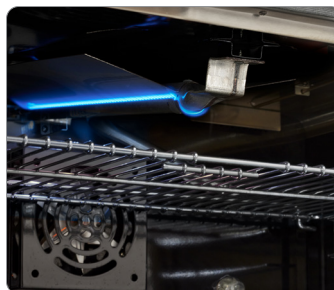

CLASSIC RETRO BY UNIQUE

36" CONVECTION GAS RANGE

The 36" Classic Retro range by Unique transports you back to the '50s with its iconic retro design and chrome finished accents. Convection cooking circulates heat for incredibly even distribution while the waist-high broiler provides the option of intense searing. **Create a Unique Classic Retro Kitchen!**

FEATURES

- Zinc cast handles and knobs
- Convection oven & waist-high broiler
- Continuous cast iron grate design
- 6 Italian-made, high quality sealed burners
- Chrome finished accents
- Two adjustable heavy duty oven racks with four shelf positions
- 5.2 cu/ft oven capacity
- Variable BTUs cook-top includes a 20,000 BTU power burner
- 2 backsplashes to choose from

MODEL	UGP-36CR
OPERATION	Natural gas (NG) - Propane (LPG) Conversion included
OVEN SIZE	H 16" x W 30" x D 18"
DIMENSIONS	(Taller Backsplash) H 41" x W 36" x D 27.3" (w/handle) (Smaller Backsplash) H 37" x W 36" x D 27.3" (w/handle)
WEIGHT	256 lbs / 116 kg
BTU	Rear: L 9,000 / M 9,000 / R 12,000 Front: L 15,000 / M 6,000 / R 20,000

COLORS

Marshmallow
White

Summer
Mint Green

Ocean Mist
Turquoise

Midnight
Black

Cast Iron Grates

Convection cooking and
waist-high broiler

The perfect match for the Classic Retro by Unique
36" range hood and refrigerators